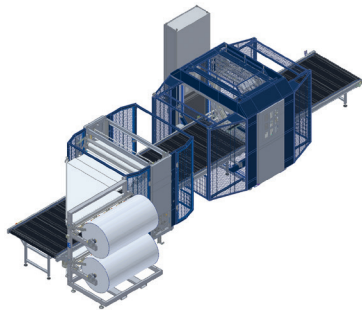

ENG

MACHINERY

*Solutions for the total
packaging of products*

Pluripac

BUBBLE WRAP, FOAM OR POLYETHYLENE REELS COLD PACKAGING DEVICE

AVAILABLE REEL CONFIGURATIONS

Lateral reel configuration

Above and below reel configuration

Above and lateral reel configuration

FEATURES

SEALING BAR

Automatic welding of the protective film on the product before entering the horizontal wrapper.
3 different length available.

750 mm with L 750 mm reel
1500 mm with L 1500 mm reel
2000 mm with L 2000 mm reel

EASY REEL CHANGE (OPT.)

Thanks to the manual welder, the operator can join the flap of the new reel to the old one that is running out.
Includes almost finished reel alarm.

The dimensions of the workable product vary according to the combined wrapping machine