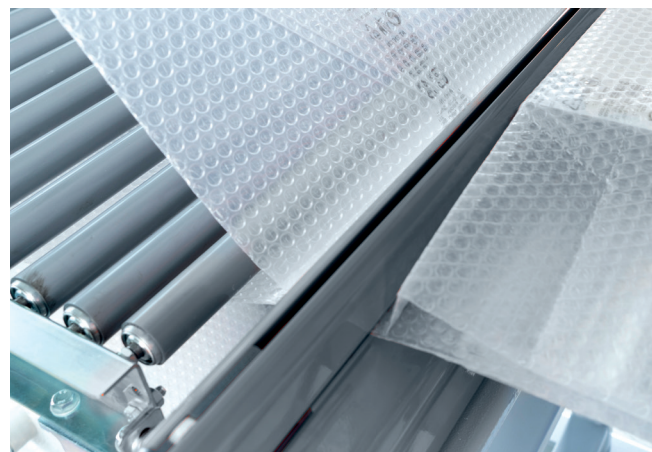

WHY PLURIPAC?

- Product shock protection
- Total closing of the product
- Low energy consumption
  - Ease of Use

MANUAL PLURIPAC

Manual solution for packaging products with protective plastic films. Device equipped with manual pulse welder.

MANUAL IMPULSE WELDING
manual welding of the protective film on the product and adjustment of the welding time

---

Compatible with manual
horizontal wrapping machines
Compacta

The contents of this catalog have been verified before the press. Robopac reserves the right to modify in every moment the technical characteristics of the products and accessories illustrated in the present document.