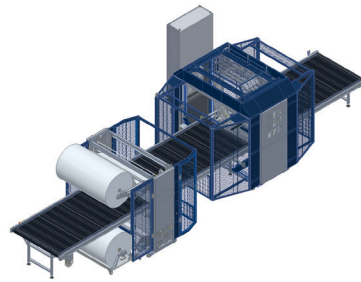

ENG

MACHINERY

*Solutions for the total
packaging of products*

Pluripac

BUBBLE WRAP, FOAM OR POLYETHYLENE REELS COLD PACKAGING DEVICE

AVAILABLE REEL CONFIGURATIONS

Lateral reel configuration

Above and below reel configuration

Above and lateral reel configuration

FEATURES

SEALING BAR

Automatic welding of the protective film on the product before entering the horizontal wrapper.
3 different length available.

750 mm with L 750 mm reel
1500 mm with L 1500 mm reel
2000 mm with L 2000 mm reel

EASY REEL CHANGE (OPT.)

Thanks to the manual welder, the operator can join the flap of the new reel to the old one that is running out.
Includes almost finished reel alarm.

The dimensions of the workable product vary according to the combined wrapping machine