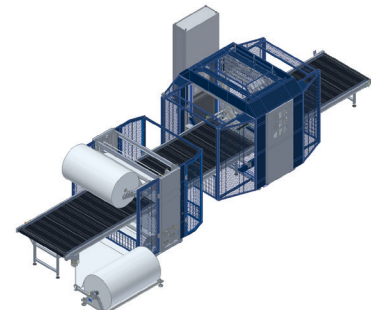

ENG

MACHINERY

*Solutions for the total
packaging of products*

Pluripac

BUBBLE WRAP, FOAM OR POLYETHYLENE REELS COLD PACKAGING DEVICE

AVAILABLE REEL CONFIGURATIONS

Lateral reel configuration

Above and below reel configuration

Above and lateral reel configuration

FEATURES

SEALING BAR

Automatic welding of the protective film on the product before entering the horizontal wrapper.
3 different length available.

750 mm with L 750 mm reel
1500 mm with L 1500 mm reel
2000 mm with L 2000 mm reel

EASY REEL CHANGE (OPT.)

Thanks to the manual welder, the operator can join the flap of the new reel to the old one that is running out.
Includes almost finished reel alarm.

The dimensions of the workable product vary according to the combined wrapping machine